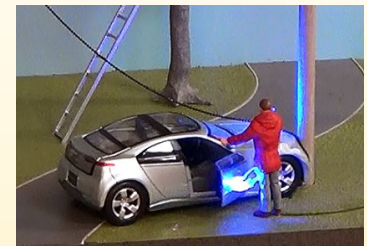

ADVANCED ANIMATRONIC HIGH VOLTAGE HAZARD DISPLAY

High Voltage Hazard Display

The High Voltage Hazard Display is a portable, educational display that effectively demonstrates various (distribution voltage) safety hazards that potentially exist on residential, farm and commercial sites or wherever there are overhead and underground lines. It represents a new generation of high quality, advanced displays that are easy to setup and operate, are safe and provide the most realistic demonstrations ever seen.

Display Features:

- ◆ Large and highly visible display sets up on a standard 6ft. or 8ft. table
- ◆ Fast and easy setup by one person in just a few minutes
- ◆ Simple to use remote control keyfob
- ◆ Twelve demonstrations with animatronic, light and sound effects
- ◆ Realistic, patent pending electric arc simulations and arc flashes
- ◆ Safe with no high voltages. Operates from UL/CSA approved 12VDC adapter
- ◆ Patent pending Arc Generating Hot Stick adds countless demonstrations
- ◆ Lightweight with each of the three sections weighing ~ 11lbs (5kg)
- ◆ Includes heavy-duty shipping cases with wheels and retractable handles
- ◆ 100% designed and manufactured in Canada
- ◆ FCC and IC compliance tested and certified

A backhoe contacts an underground line

A child enters a substation to retrieve a kite and makes contact with a line

A man attaching seasonal lights on a roof makes contact with a line

A swing-lift makes contact with an overhead line

An operator moves a truck crane that contacts an overhead line

A serviceman inspects a transformer box and makes contact with a live conductor

A man climbs a tree to retrieve a ball and contacts an overhead line