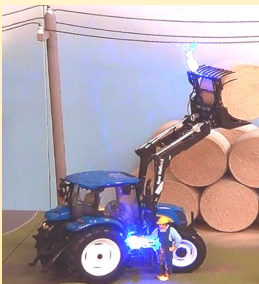

Display Features:

- ◆ Large and highly visible display sets up on a standard 6ft. or 8ft. table
- ◆ Fast and easy setup by one person in just a few minutes
- ◆ Simple to use remote control keyfob
- ◆ Twelve demonstrations with animatronic, light and sound effects
- ◆ Realistic, patent pending electric arc simulations and arc flashes
- ◆ Safe with no high voltages. Operates from UL/CSA approved 12VDC adapter
- ◆ Patent pending Arc Generating Hot Stick adds countless demonstrations
- ◆ Lightweight with each of the three sections weighing ~ 11lbs (5kg)
- ◆ Includes heavy-duty shipping cases with wheels and retractable handles
- ◆ 100% designed and manufactured in Canada
- ◆ FCC and IC compliance tested and certified

A backhoe contacts an underground line

A child enters a substation to retrieve a kite and makes contact with a line

A man attaching seasonal lights on a roof makes contact with a line

A swing-lift makes contact with an overhead line

An operator moves a truck crane that contacts an overhead line

A serviceman inspects a transformer box and makes contact with a live conductor

A man climbs a tree to retrieve a ball and contacts an overhead line

A man makes contact with a car which has a live line on it after hitting a pole

A tractor lifting a hay bale makes contact with an overhead line

A man moves an auger that contacts an overhead line

A kite makes contact with an overhead line