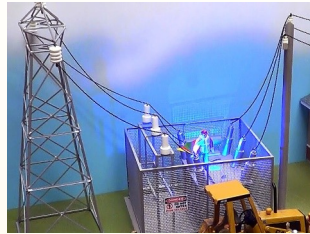

Portable and Easy

The display is designed to be transported and set up by only one person. Setting up is easy and takes less than five minutes.

Simple to Control

Use the remote control to advance, start and stop the demonstrations. All twelve demonstration include realistic motion, arc and sound effects. Our arc simulation technology looks better than the real thing, yet is safe with no high voltages present.

Arc Generating Hot Stick

Make anything appear electrified with the Arc Generating Hot Stick. This patent pending device adds countless demonstrations to the display. At the push of a button in the handle, this device generates a simulated high voltage arc while dramatic arc sounds are heard from the display.

Twelve Demonstrations + Many More Using the Arc Generating Hot Stick

Below are pictures and brief descriptions of the twelve animatronic demonstrations. Numerous other demonstrations of potential hazards can be demonstrated using the Arc Generating Hot Stick. (Bottom)

A backhoe contacts an underground line

A child enters a substation to retrieve a kite and makes contact with a line

A man attaching seasonal lights on a roof makes contact with a line

A swing-lift makes contact with an overhead line