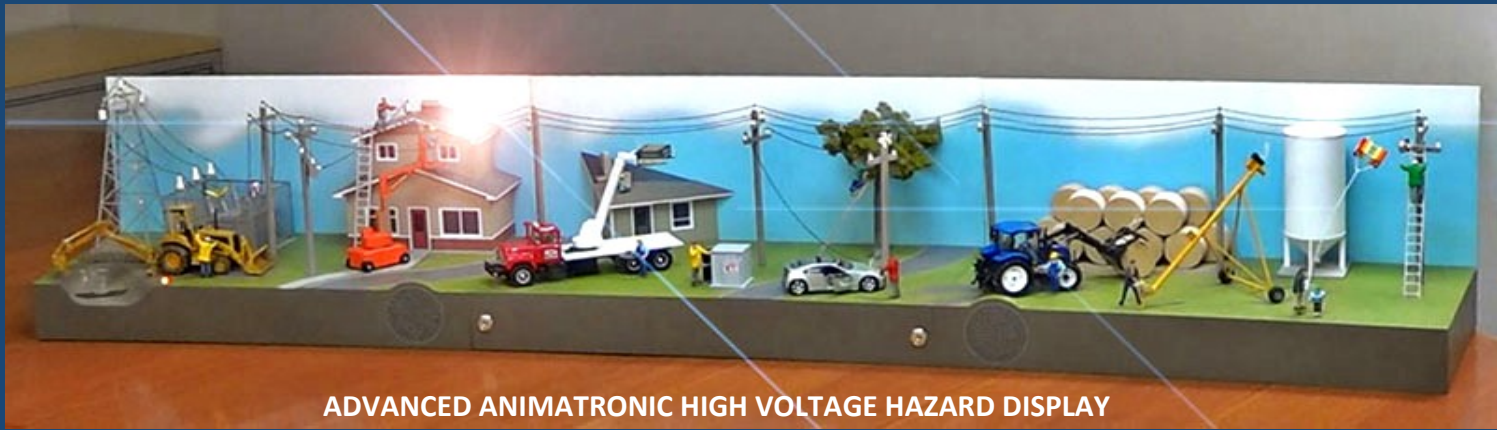

ADVANCED ANIMATRONIC HIGH VOLTAGE HAZARD DISPLAY

High Voltage Hazard Display

The High Voltage Hazard Display is a portable, educational display that effectively demonstrates various (distribution voltage) safety hazards that potentially exist on residential, farm and commercial sites or wherever there are overhead and underground lines. It represents a new generation of high quality, advanced displays that are easy to setup and operate, are safe and provide the most realistic demonstrations ever seen.

Display Features:

- ◆ Large and highly visible display sets up on a standard 6ft. or 8ft. table
- ◆ Fast and easy setup by one person in just a few minutes
- ◆ Simple to use remote control keyfob
- ◆ Twelve demonstrations with animatronic, light and sound effects
- ◆ Realistic, patent pending electric arc simulations and arc flashes
- ◆ Safe with no high voltages. Operates from UL/CSA approved 12VDC adapter
- ◆ Patent pending Arc Generating Hot Stick adds countless demonstrations
- ◆ Lightweight with each of the three sections weighing ~ 11lbs (5kg)
- ◆ Includes heavy-duty shipping cases with wheels and retractable handles
- ◆ 100% designed and manufactured in Canada
- ◆ FCC and IC compliance tested and certified

Setting Up & Demonstrating

Setting up the display is fast and easy, typically less than five minutes and requiring only one person. Demonstrating the display is simple using the remote control keyfob. The operator needs only to provide a brief verbal description of the hazard, then start the demo. The display does the rest with sound, lighting and motion effects that combine to deliver a truly realistic demonstration. An industry first, use the Arc Generating Hot Stick to demonstrate various other potential safety hazards throughout the display.